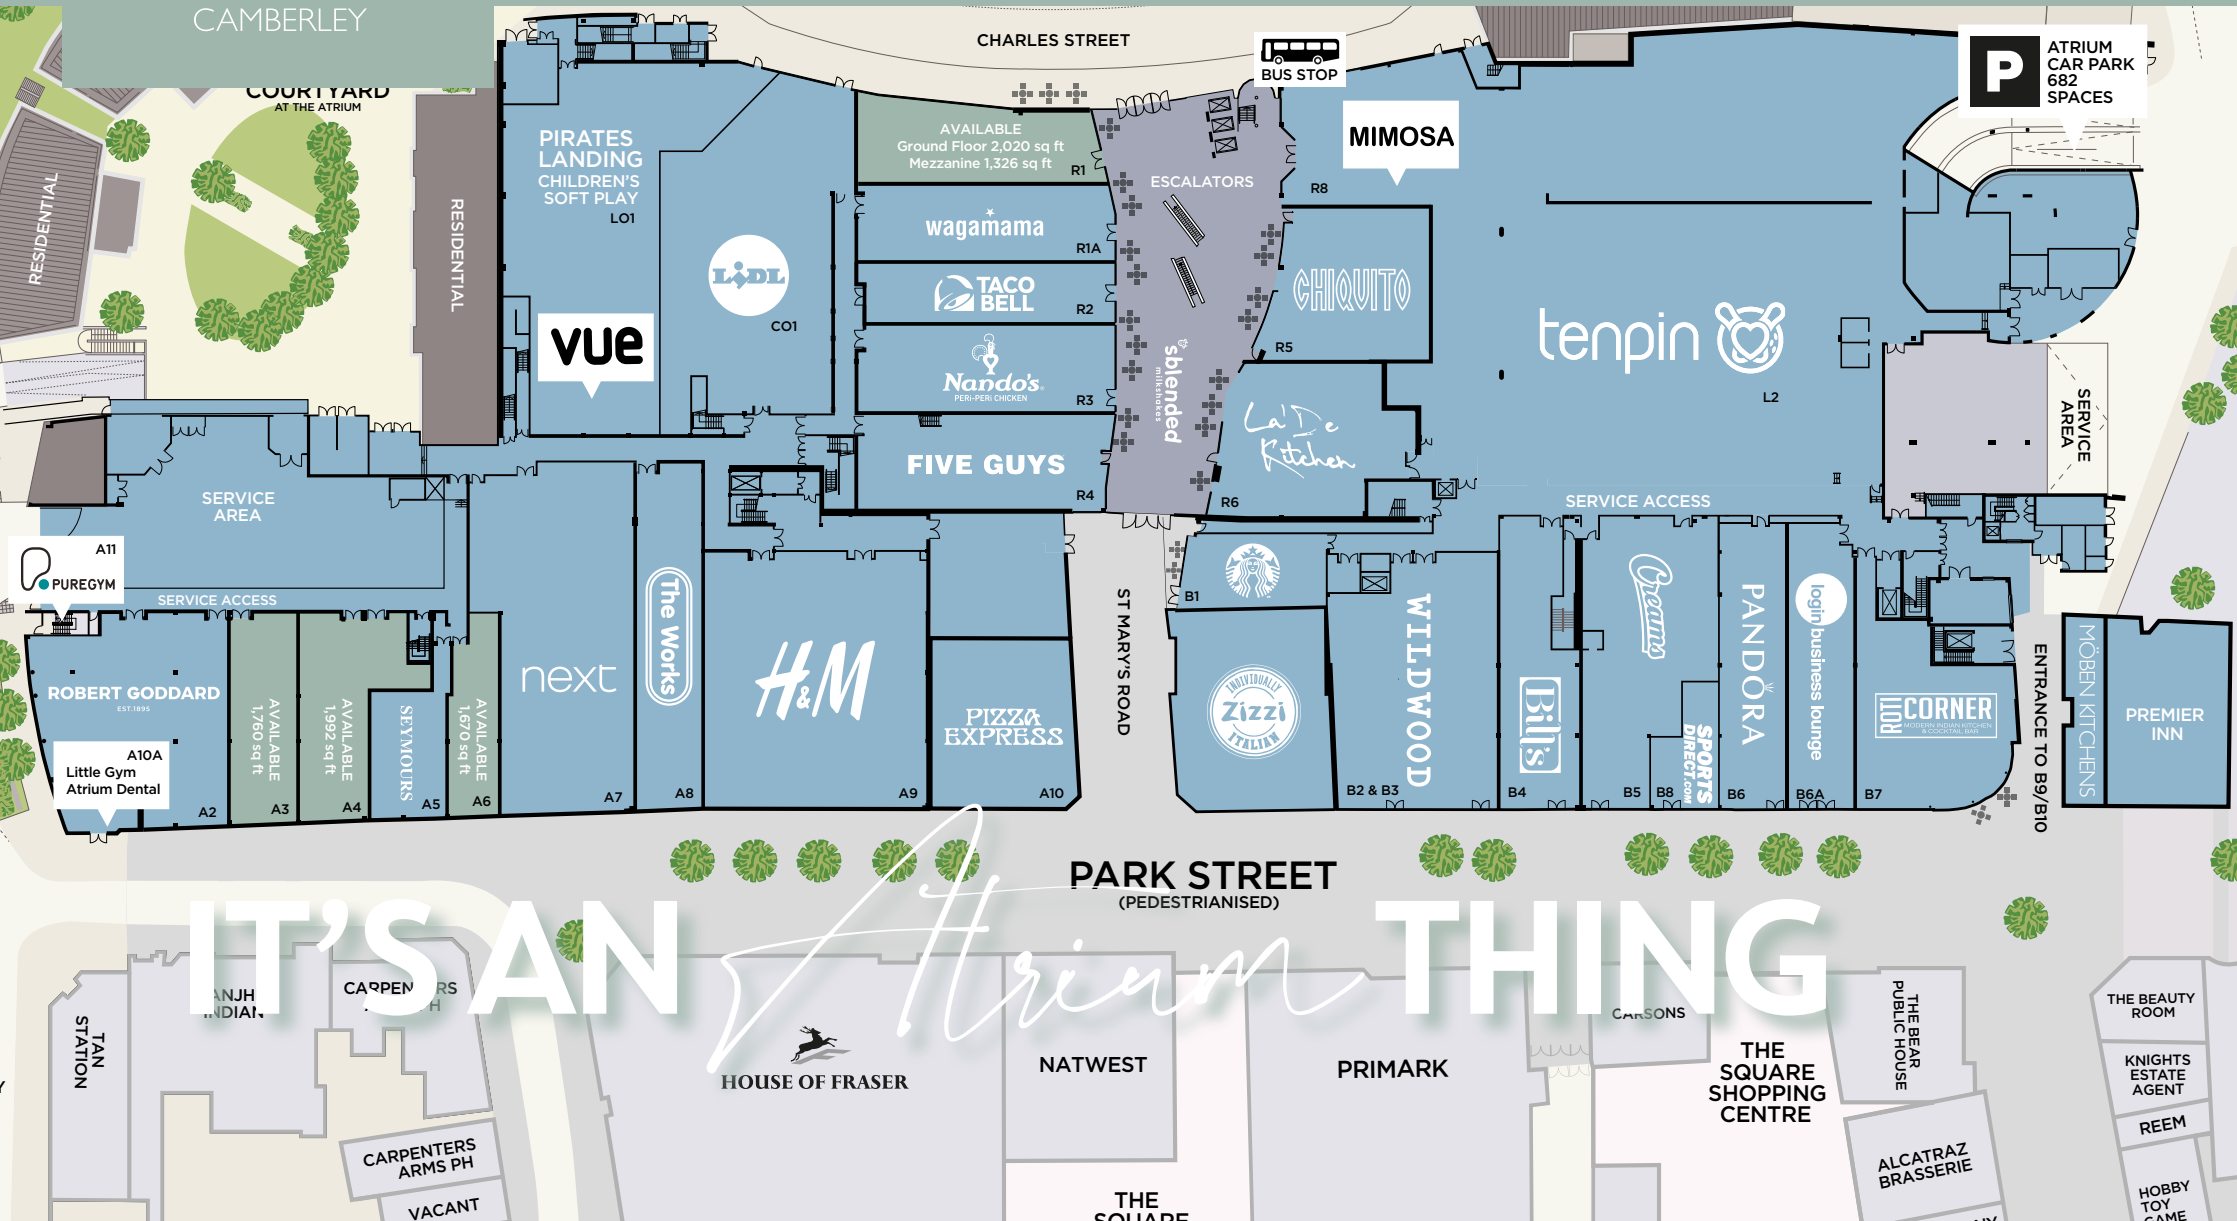

THE ATRIUM CAMBERLEY

IT'S AN *Atrium* THING

Speak to our leasing team about the opportunities and become part of our community

LUNSONMITCHENALL

NICK HARTWELL 07818 073 138
nickh@lunson-mitchenall.co.uk

GEORGE SAUNDERS 07557 367 645
georges@lunson-mitchenall.co.uk